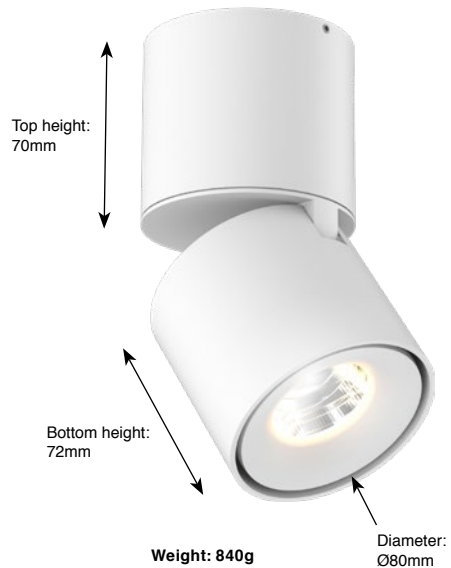

Titan

Surface Mounted

Type	Downlight
Mounting	Surface Mounted
Material	Aluminium
Adjustable	Yes (90°/359°)
El. class / IP	Class I / IP20
Warranty: see p.348	

Bridgelux Vero 10 LED (350mA)

CCT	2700K / 3000K / 4000K
CRI	Ra90 (Ra80 on request)
SDCM	3
Luminous Flux LED	2700K - Ra90: 1100lm (124lm/W) 3000K - Ra90: 1156lm (130lm/W) 4000K - Ra90: 1172lm (132lm/W)
Luminous Flux System	2700K - Ra90: 937lm (92lm/W) 3000K - Ra90: 984lm (96lm/W) 4000K - Ra90: 998lm (98lm/W)
Beam angle	28° / 40°
LED Power	8.9W / 350mA (excl. driver)
System Power	10.2W / 350mA (incl. driver)

Ceiling mounting on horizontal ceilings only!

- driver integrated in luminaire
- included in article number and price

Data sheets and wiring guide: see website

On Request

LED with CRI Ra97
Class A LED

Titan Surface Mounted